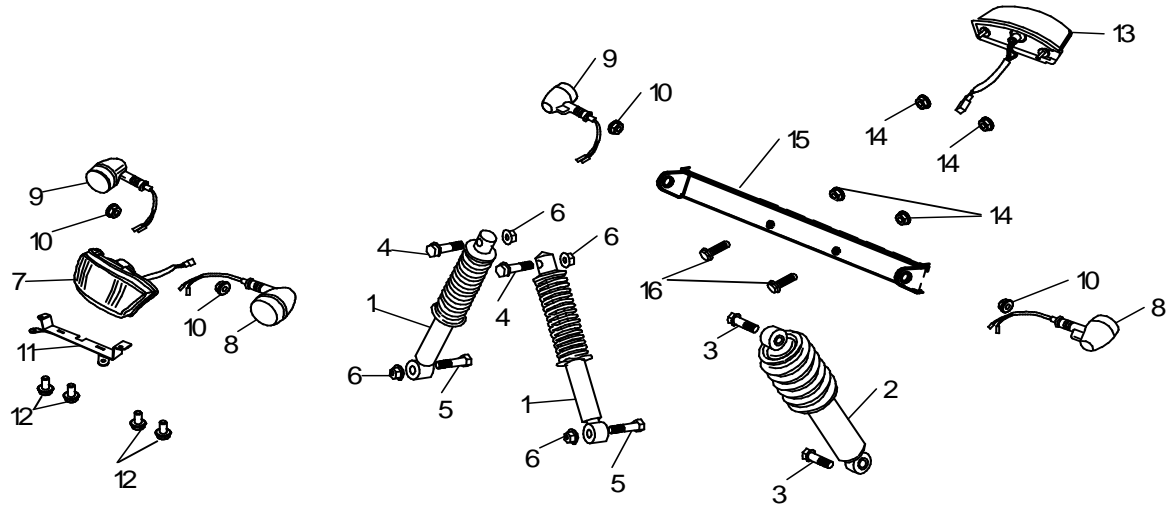

F-6

Shock Absorber, Lamp

Item	Part No.		Qty
1	81200-A01-10A	Shock Absorber, Front	2
2	82200-A01-00A	Shock Absorber , Rear	1
3	91710-10038-14G	Hex. Bolt, Flange	2
4	91700-10040-14G	Hex. Bolt, Flange	2
5	91770-10038-14G	Hex. Blot	2
6	92130-10S-14G	Nut, Insert Lock	4
7	62205-A01-010	Head Lamp Comp	1
8	62230-A01-000	Singal Light, L. Rear	2
9	62225-A01-000	Signal Light, R. Rear	2
10	92120-10-14G	Nut, Flange	4
11	62206-A01-000	Head Lamp Bracket	1
12	P91825-04012	Philips Screw, Tapping	4
13	62210-A01-000	Tail Light Comp	1
14	92130-06S-10G	Nut, Insert Lock	4
15	83117-A01-000	Clip, Signal Light	1
16	91700-06016-10G	Hex. Bolt, Flange	2