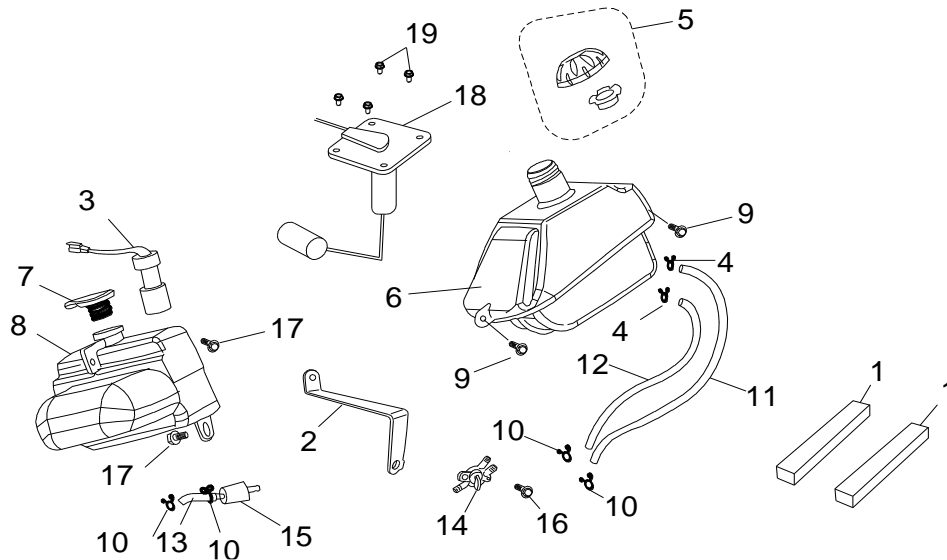

F-5

Fuel Tank, Oil Tank

Item	Part No.		Qty
1	12110-A01-100	Sponage	2
2	12220-A01-001	Bracket, Support	1
3	12210-A01-000	Gauge, Oil Level	1
4	97411-A01-000	Clip	2
5	12150-A01-010	Cap Assembly, Fuel tank	1
6	12100-A01-010	Tank,Fuel	1
7	12205-A01-101	Cap, Oil Tank	1
8	12200-A01-101	Tank, Oil	1
9	91750-06016-10G	Bolt ,Flange	2
10	97410-E01-000	Clip, Tube	4
11	12310-A01-002	Tube A , Fuel	1
12	12311-A01-002	Tube B , Fuel	1
13	12317-A01-111	Tube,Oil	1
14	12105-A01-000	Valve, Fuel	1
15	12215-A01-000	Oil Filter	1
16	91700-06012-10G	Hex. Bolt, Flange	1
17	91821-A01-000	Bolt, Hex Ladder(Short)	2
18	12115-A01-000	Gauge,Fuel Tank	1
19	91710-05010-08B	Hex.Washer Face Bolt	4