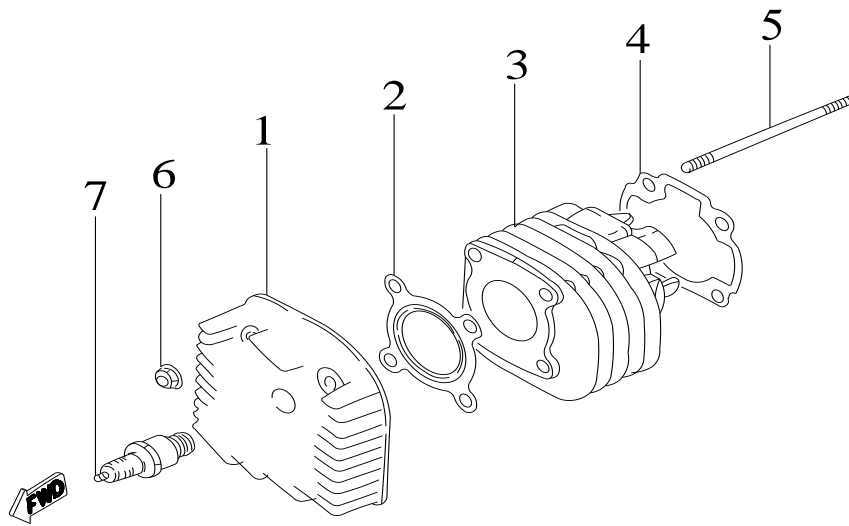

E-1**Cylinder,Cylinder Head & Spark Plug**

Item	Part No.		Q'ty
1	12210-E06-010	Head Cover , Cylinder	1
2	12251-E06-100	Casket , Cylinder Head	1
3	12100-E06-000	Cylinder	1
4	12191-E03-102	Gasket, Cylinder	1
5	P91000-07109	Bolt, Stud	4
6	P92120-07-10C	Hex.Acorn Washer Face Nut	4
7	98069-1BR8HSA-R	Plug, Spark	1

**E-2
Piston, Crankshaft**

Item	Part No.		Q'ty
1	13000-E03-000	Crankshaft Ass'y	1
2	95100-T6204C3	Ball Bearing, Crankshaft	2
3	96100-204208	Seal,Oil	1
4	96100-203006	Seal,Oil	1
5	13200-E03-000	Collar,L Crankcase	1
6	95200-KBK10	Bearing, Needle	1
7	13300-E06-000	Piston(std.)	1
8	13400-E03-100	Pin, Piston	1
9	13410-E03-100	Clip, Piston Pin	2
10	13310-E06-000	Rings,Piston(std.)	1
11	13010-E01-000	Key, Woodruff	1

**E-4
Oil Pump**

Item	Part No.		Q'ty
1	15100-E03-000	Pump, Oil	1
2	P91740-05016W	Bolt, Pan, Crosshead	2
3	94002-030118	Pin	1
4	93406-STW19A	Circlip	2
5	15110-E01-000	Drive,Gear, Oil-Pump	1

E-5

Air Cleaner, Reed Valve