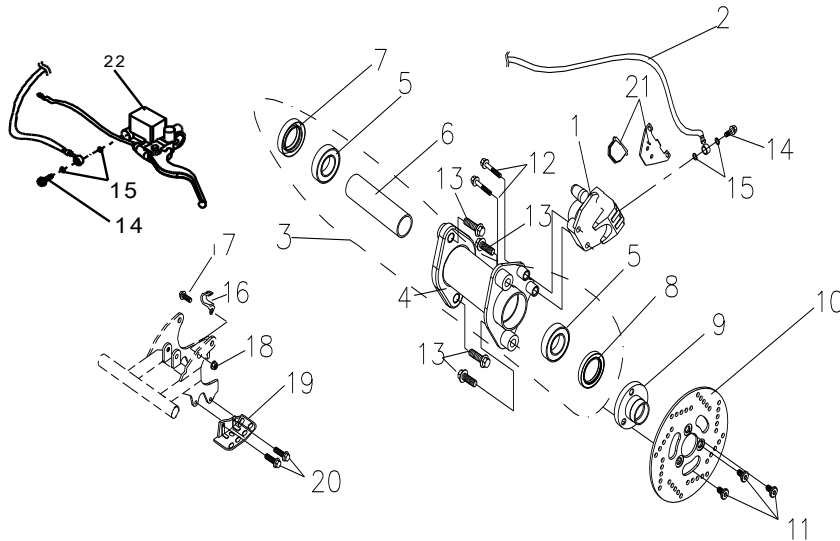

F-10

Disc Brake System

Item	Part No.		Qty
1	31115-A01-000	Rear Disc Caliper	1
2	31225-A01-001	Hose, Rear Disk Brake	1
3	31300-A02-000	Rear Axle Bearing Carrier	1
4	23215-01-000	Rear Holder Disk	1
5	95100-T6006ZZ	Bearing	2
6	93330-A01-00A	Spacer	1
7	96100-355511A	Oil Seal	1
8	96100-405507	Oil Seal	1
9	31355-A01-020	Holder Disk	1
10	31120-A01-000	Rear Brake Disc	1
11	91760-10014-08G	Hex Socket Bolt	3
12	91710-08038-12G	Hex Washer Face Bolt	2
13	91710-12028-17G	Hex Washer Face Bolt	4
14	91830-A01-000	Nut, Brake Hose	2
15	93101-A01-000	Washer, Copper	4
16	83115-A01-000	Clip, Brake Hose	1
17	91700-06016-10G	Hex Washer Face Bolt	1
18	92130-06S-10G	Nut, Insert Lock	1
19	71220-A01-100	Rear Brake Guard	1
20	91700-08012-12G	Hex Waser Face Bolt	2
21	31116-A01-000	Brake Pad , Disk Brake	1
22	31405-A01-000	Lever Ass'y,Left	1