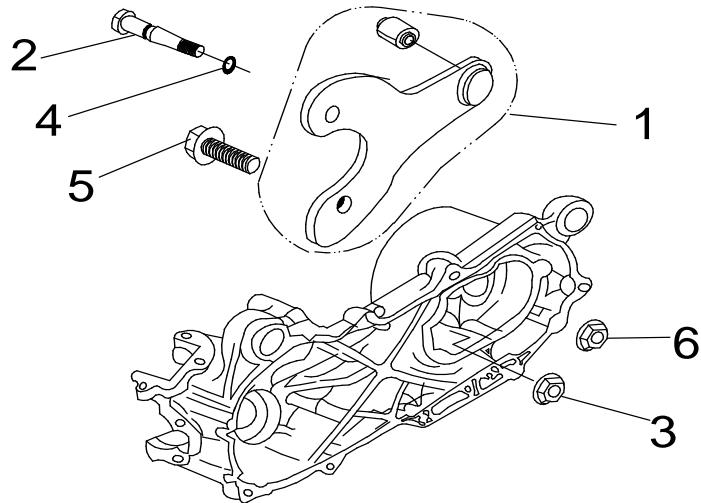

E-13
Crankcase Bracket

Item	Part No.		Qty
1	11347-E01-000	Bracket, Crankcase	1
2	11348-E01-000	Shaft, Fix	1
3	P92130-08S-12G	Nut, Insert Lock	1
4	96200-075015	O-Ring	1
5	P92100-12040-14C	Hex. Bolt, Flange	1
6	P92120-12-17C	Hex. Acorn Nut, Flange	1