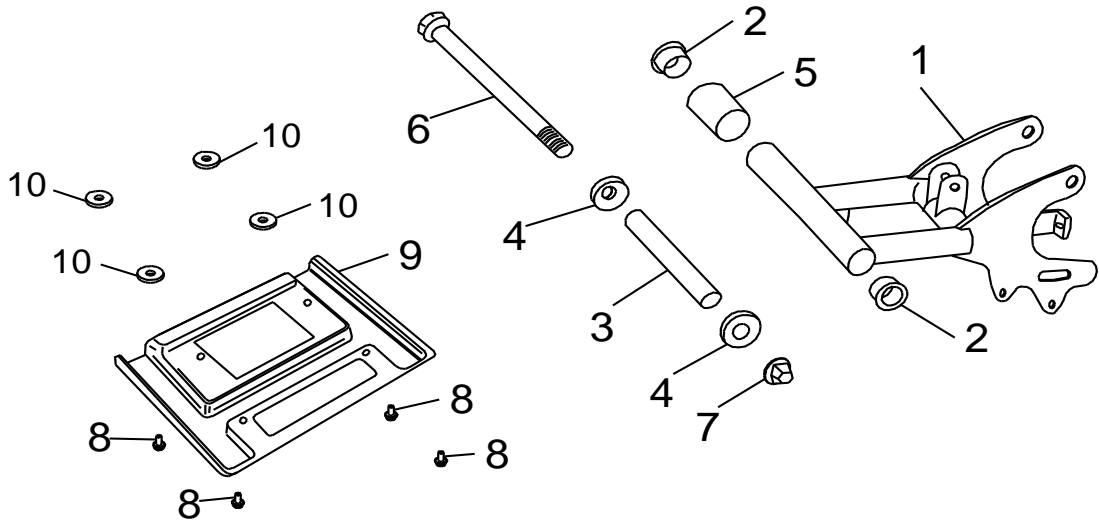

F-3

A Arm, Footrest

Item	Part No.		Qty
1	82105-A01-001	Fork, Rear	1
2	95305-A01-000	Bushing Contain Oil	2
3	93315-A01-000	Spacer Tube, Rear-fork	1
4	93609-A01-100	Seal cover,swing Arm	2
5	93500-A01-000	Rubber Sleeve	1
6	P91700-14290-19G	Bolt, Flange	1
7	92130-14S-19G	Nut, Insert Lock	1
8	91700-08012-12G	Bolt, Flange	8
9	71215-A01-000	Footrest Assy	2
10	93502-A01-000	Rubber Mate	8