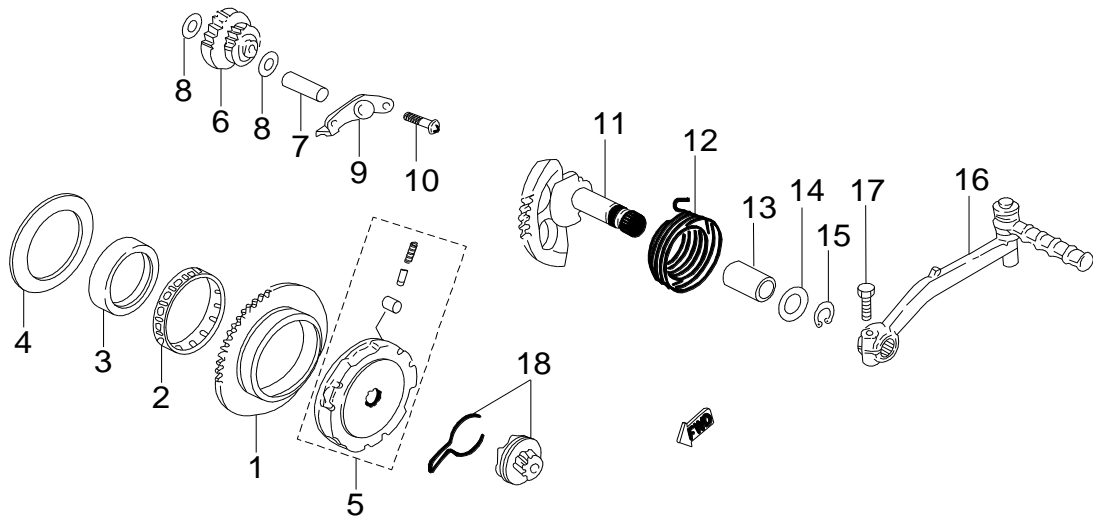

**E-8
Starter**

Item	Part No.		Q'ty
1	22110-E01-200	Wheel, Starter	1
2	95200-555912	Bearing, Needle	1
3	11213-E01-100	Boss	1
4	P93100-55076-05B	Washer, Plate	1
5	22100-E03-000	Wheel, Starter	1
6	22120-E01-000	Idle Gear Ass'y	1
7	11344-E01-000	Shaft	1
8	93100-08516-15C-1	Washer, Plate	2
9	22121-E01-000	Plate, Idle Gear	1
10	P91760-06010-05W	Hex. Socket Bolt	2
11	28211-E01-100	Kick Shaft Ass'y	1
12	28261-E01-000	Spring, Torsion	1
13	28251-E01-000	Bush, Kick Shaft	1
14	P93100-15228-01C	Washer, Plate	1
15	93406-STW15A	Circlip	1
16	16105-A01-000	Kick Ass'y	1
17	P91770-06025-10C	Hex. Bolt	1
18	28221-E01-100	Kick Pinion Ass'y	1