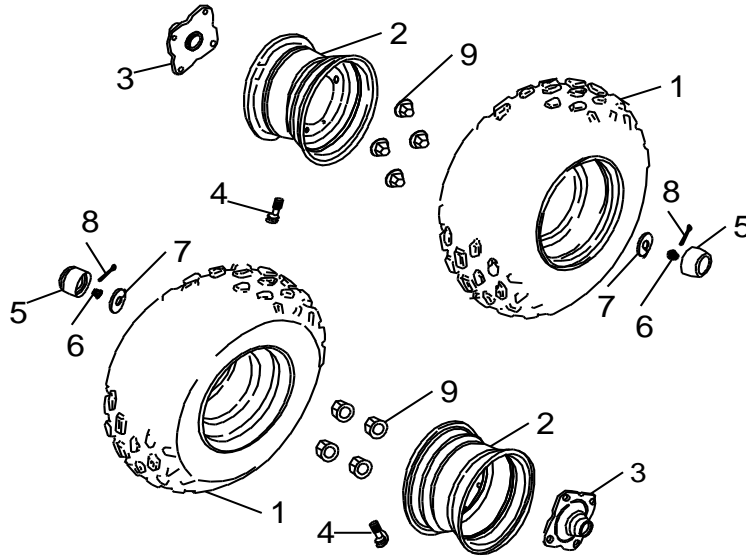

F-8

Rear Tire

Item	Part No.		Qty
1	24105-A01-00A	Tire (KENDA K530F) 18X9.5-8	2
2	24206-A01-000	Rim 8x7	2
3	23105-A01-010	Fixed bracket , Rim , Rear	2
4	24106-A01-000	Valve, Tire	2
5	93615-A01-000	Cap, Rubber	2
6	92140-14-19G	Nut, Insert Lock	2
7	93100-14540-45G	Washer, Plate	2
8	94000-03032	Cotter pin	2
9	92130-10S-14G	Nut, Insert Lock	8