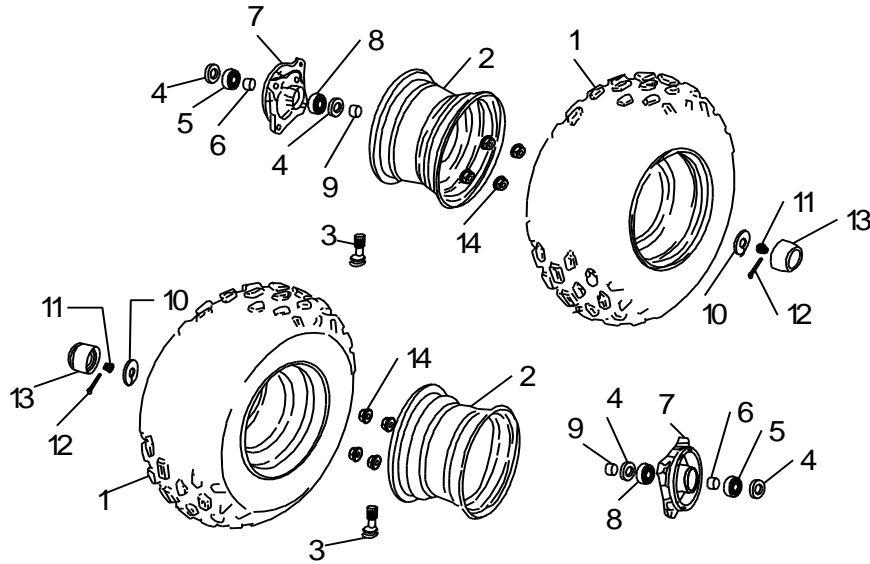

F-7

Front Tire

Item	Part No.		Qty
1	24105-A01-000	Tire (KENDA K530F) 19X7-8	2
2	24205-A01-000	Rim 8x5.5	2
3	24106-A01-000	Valve, Tire	2
4	96100-223507A	Seal, Oil	4
5	95100-B6003 2RS	Bearing	2
6	93325-A01-200	Spacer, Inner	2
7	31105-A01-001	Drum Brake, Front	2
8	95100-B6002 2RS	Bearing	2
9	93320-A01-100	Spacer, Outer	2
10	93100-12540-45G	Washer, Plate	2
11	92140-12-17G	Nut, Insert Lock	2
12	94000-03032	Cotter pin	2
13	93615-A01-000	Cap, Rubber	2
14	92130-10S-14G	Nut, Insert Lock	8