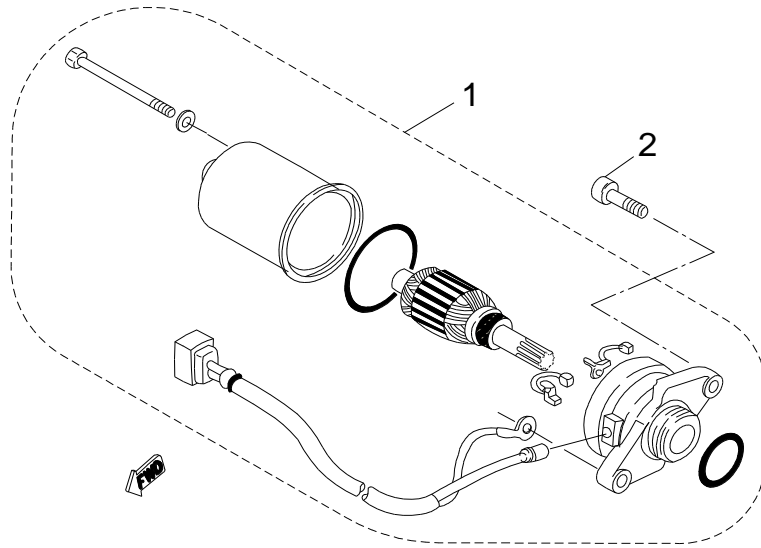

E-12
Start Motor

Item	Part No.		Qty
1	31200-E01-000	Starting Motor Ass'y	1
2	P91760-06020-05W	Hex. Socket Bolt	2